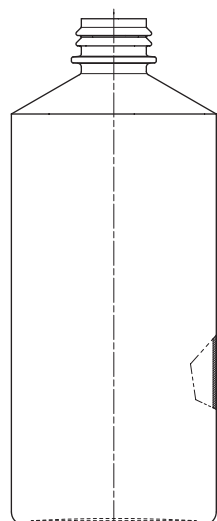

## Pharmaceutical Plastic Packaging Dropper Bottle, Spray and Pump Systems

### CLC bottles

CLC120 ST2 HDPE 16	058	120	140	41	133	ST2
CLC180 ST2 PP 18	154	180	200	46	148	ST2
CLC250 A1ST HDPE 26	063	250	265	51	167	A1ST
CLC360 NEB PP 30	783	360	395	61	169	NEB

- PE bottles
- Supplied with caps and droppers