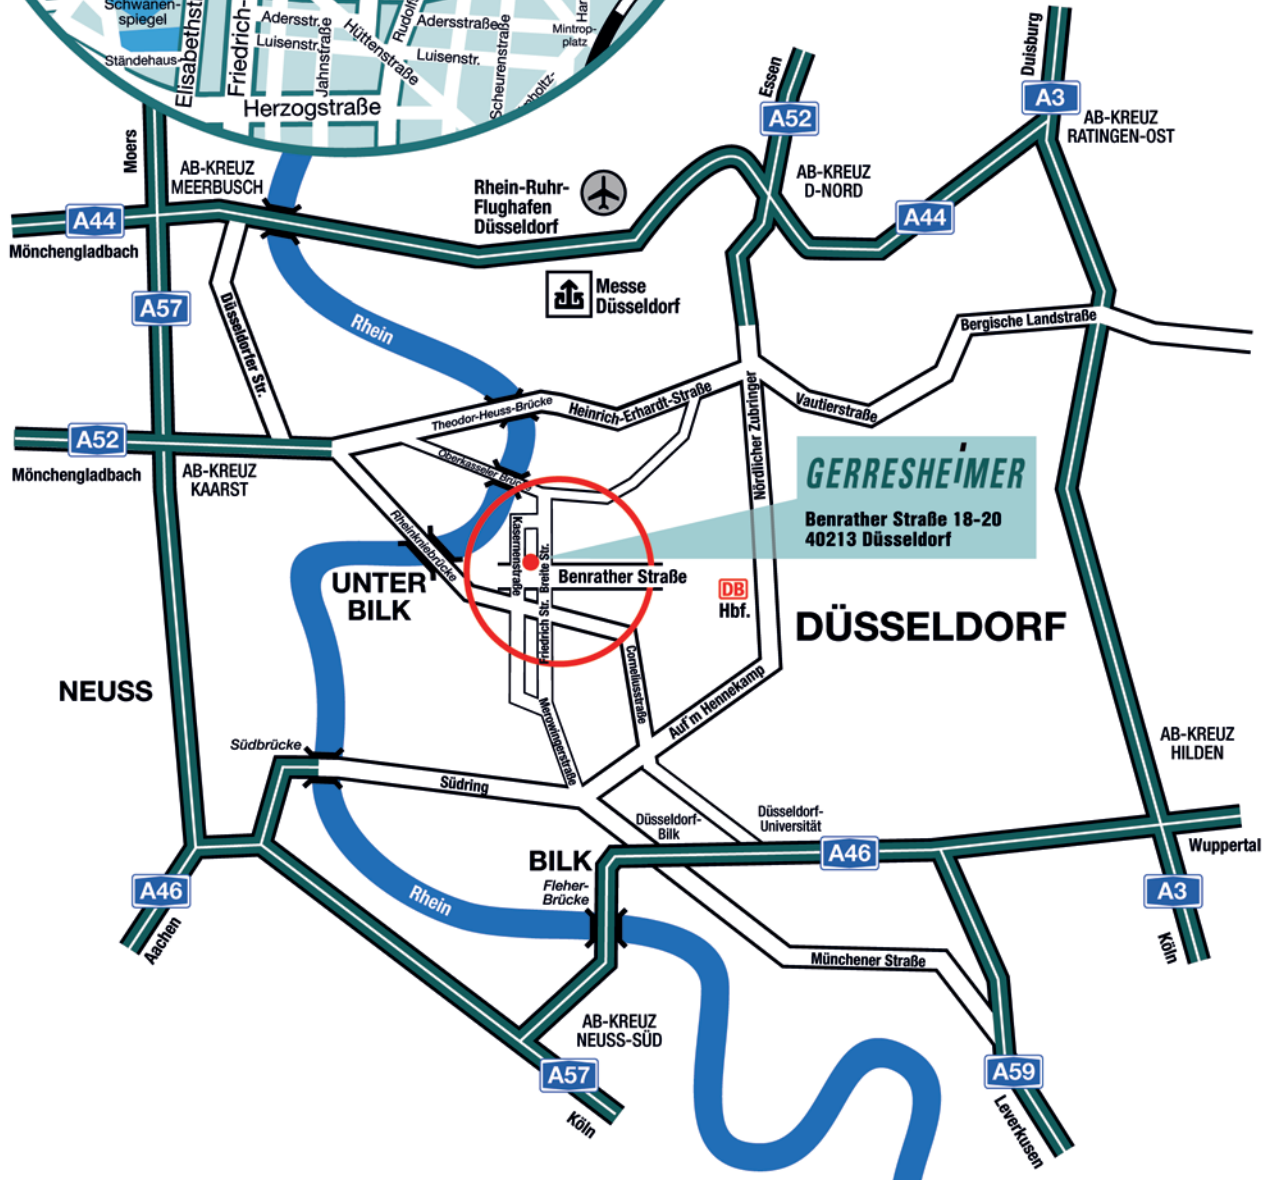

GERRESHEIMER

How to find us

- by rail
- by air
- by road

P Entrance to garage Breite Straße

Directions

From Düsseldorf Central Railway Station (Hauptbahnhof) take the underground (U-Bahn) line U70, U76, U78 or U79 to station Steinstraße/Königsallee or Heinrich-Heine-Allee.

From Düsseldorf Airport twenty-minutes' taxi ride.

From the South

On A3 exit at intersection Hilden, or on A59 exit at intersection Düsseldorf-Süd, onto A46 to Düsseldorf. Take exit Düsseldorf-Zentrum-/Universität and follow the street (B326, Mecumstraße, Corneliusstraße) for approx. 2.5 km, direction Zentrum/Altstadt. On Corneliusstraße, turn left into Herzogstraße (direction Oberkassel) and take the third right into Friedrichstraße. Cross Graf-Adolf-Straße and continue on Breite Straße.

The entrance to our garage is on Breite Straße (directly after Benrather Straße) on the left.

From the South-West

At intersection Neuss-West (A46/A57), take A57 and follow the signs for Düsseldorf. Take exit Düsseldorf-West (onto B1). Cross the bridge over the river Rhine, then turn left into Völklinger Straße (direction Innenstadt/Zentrum). In the tunnel, take exit Zentrum and continue on Haroldstraße/Graf-Adolf-Straße (direction Zentrum). At the third traffic light (at Graf-Adolf-Platz/Elisabethstraße), turn left into Breite Straße. Turn half right into the street parallel to Graf-Adolf-Straße and then turn left. Cross Graf-Adolf-Straße and continue on Breite Straße. The entrance to our garage is on Breite Straße (directly after Benrather Straße) on the left.

Drive into the tunnel and cross the bridge over the river Rhine. Exit right (Innenstadt/Zentrum). Continue on Haroldstraße/Graf-Adolf-Straße and turn left into Breite Straße. Turn half right into the street parallel to Graf-Adolf-Straße and then turn left. Cross Graf-Adolf-Straße and continue on Breite Straße. The entrance to our garage is on Breite Straße (directly after Benrather Straße) on the left.