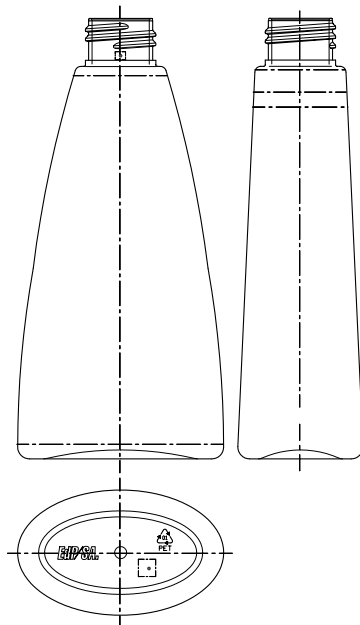

Pharmaceutical Plastic Packaging Packaging for Liquids

Lambda bottles – Cosmetics

LAMBDA150 24/410 PET 16	629	150	157	61 x 38	141	24/410
LAMBDA150 24/410 PET 18	627	150	157	61 x 38	141	24/410
LAMBDA150 24/415 PET 16	630	150	159	61 x 38	149	24/415
LAMBDA150 24/415 PET 18	628	150	160	62 x 38	149	24/415
LAMBDA155 24/410 PET 18	709	150	165	62 x 38	146	24/410
LAMBDA155 24/415 PET 18	734	150	167	62 x 38	154	24/415
LAMBDA200 24/410 PET 22	624	200	210	69 x 42	148	24/410
LAMBDA200 24/415 PET 22	625	200	213	69 x 42	157	24/415
LAMBDA400 28/410 PET 46	623	400	419	82 x 49	213	28/410

- PET bottles
- Oval shape
- Further designs available
- Can be supplied with caps, reducers and other accessories