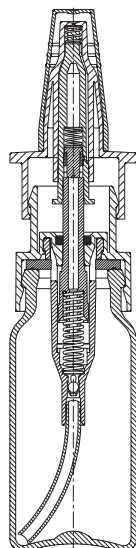

## Pharmaceutical Plastic Packaging Dropper Bottle, Spray and Pump Systems

### Spray and pump systems: Snap-on bottles

35022	10	16,1	24	53	20
35023	15	18	24	58	20
35014	20	23	29	53	20

Material:  
HDPE

- Other materials, sizes and designs available
- Reference to spray/pump supplier on request