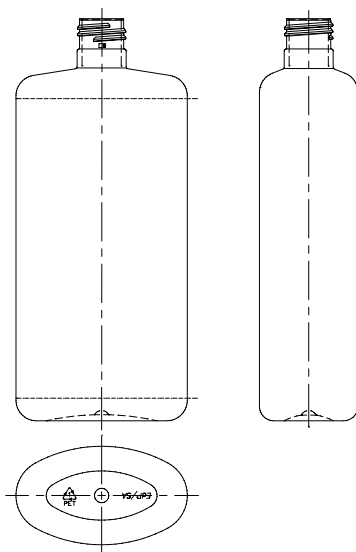

Pharmaceutical Plastic Packaging Packaging for Liquids

Tau bottles – Cosmetics

TAU150 24/410 PET 19	698	150	160	57 x 33	130	24/410
TAU150 24/410 PET 22	690	150	157	57 x 33	130	24/410
TAU150 24/415 PET 19	702	150	162	57 x 33	138	24/415
TAU150 24/415 PET 22	695	150	160	57 x 33	138	24/415
TAU200 24/410 PET 22	551	200	207	62 x 34	149	24/410
TAU200 24/415 PET 22	555	200	210	62 x 34	157	24/415
TAU250 24/415 PET 28	610	250	270	68 x 38	161	24/415
TAU500 24/415 PET 40	350	500	515	84 x 48	196	24/415

- PET bottles
- Oval shape
- Further designs available
- Can be supplied with caps, reducers and other accessories